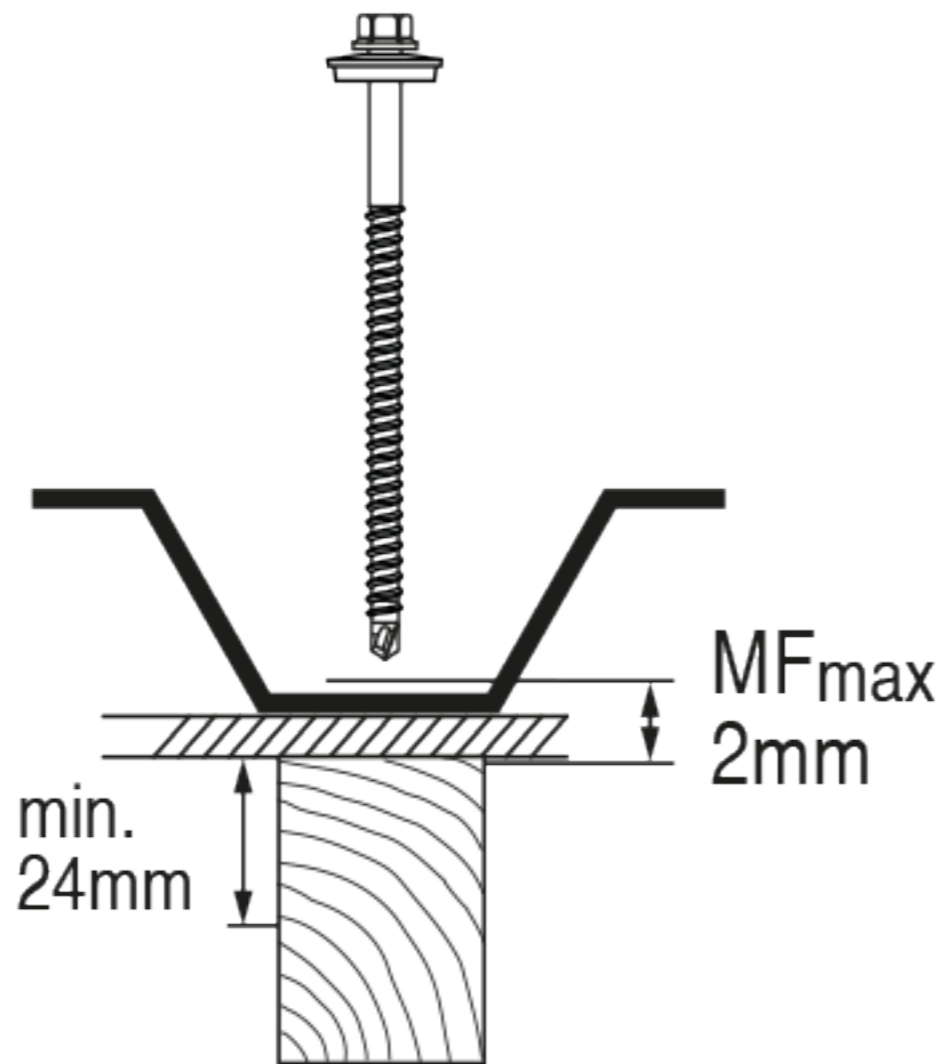

# S-MDW61S 6,5x40

# 2284777

DC  
0.4-2mm

Rostfrei / Inox / Stainless A2

2289605