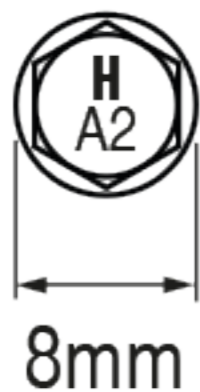

# S-MDW61S 6,5x40

# 2284777

DC  
0.4-2mm

Rostfrei / Inox / Stainless A2

2289605