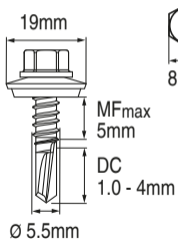

S-MD 61 LSS 5.5x25

2096594

Rostfrei / Inox / Stainless

2089484