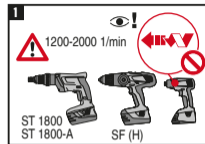

S-MD 61 LSS 5.5x25

2096594

Rostfrei / Inox / Stainless

2089484