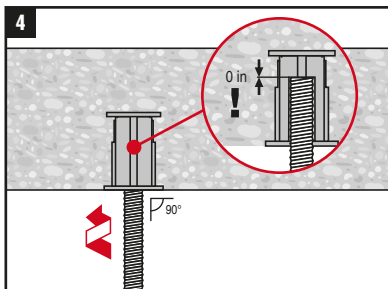

Anchor Internal Diameter	Plastic Housing Color	minimum slab thickness (h _{min})
1/4"	green	2 1/2"
3/8"	red	2 1/2"
1/2"	orange	2 1/2"
5/8"	yellow	3 3/4"
3/4"	black	3 3/4"